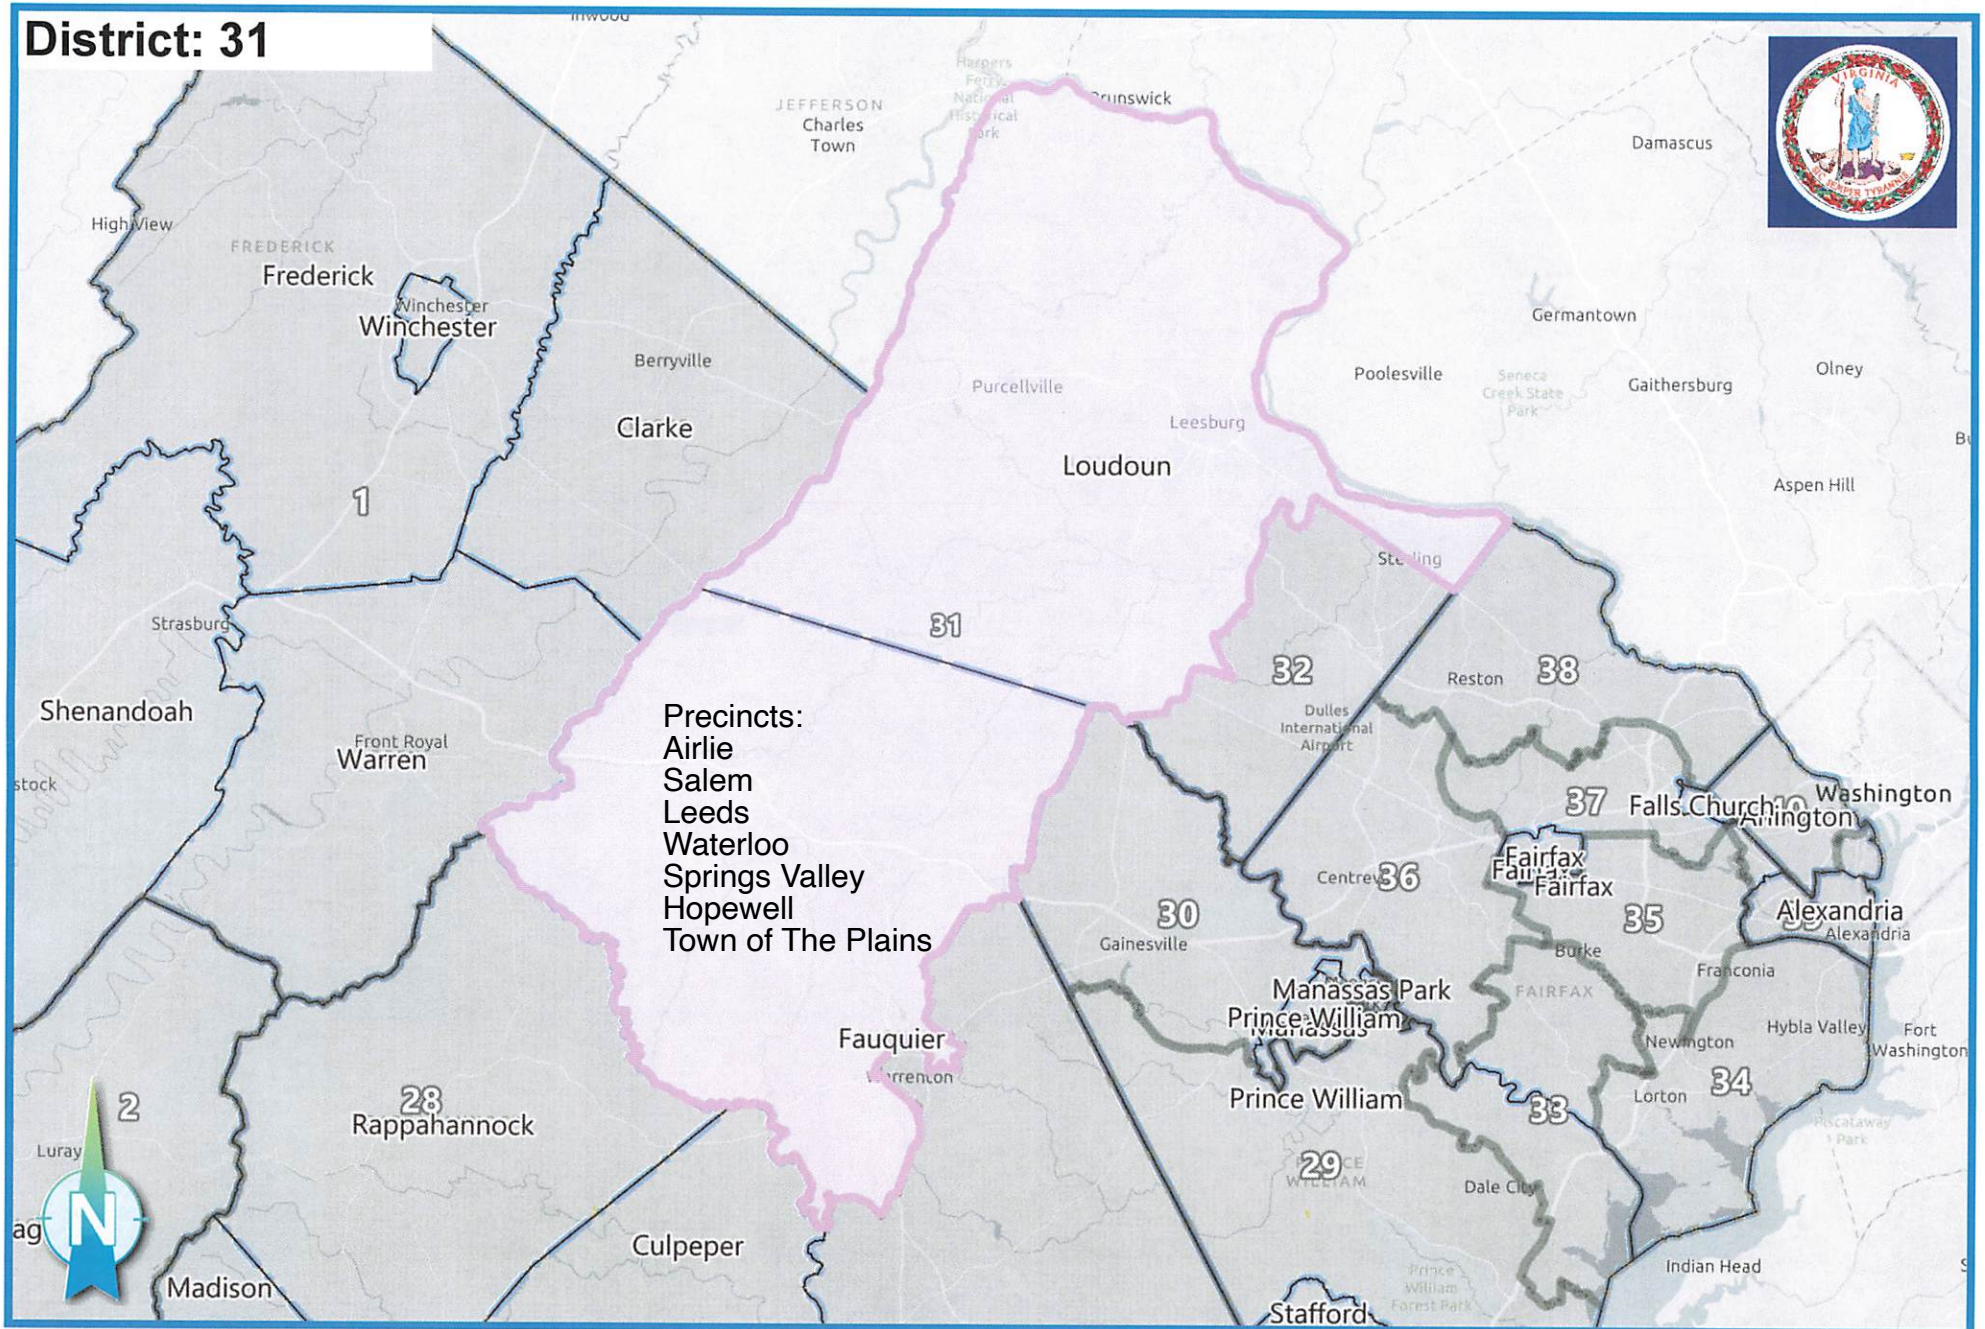

District: 31

Ideal Population: 215,785

Deviation: 2.09 %

Total Population: 220,298

Based on: 2020 Census Geography, 2020 PL94-171