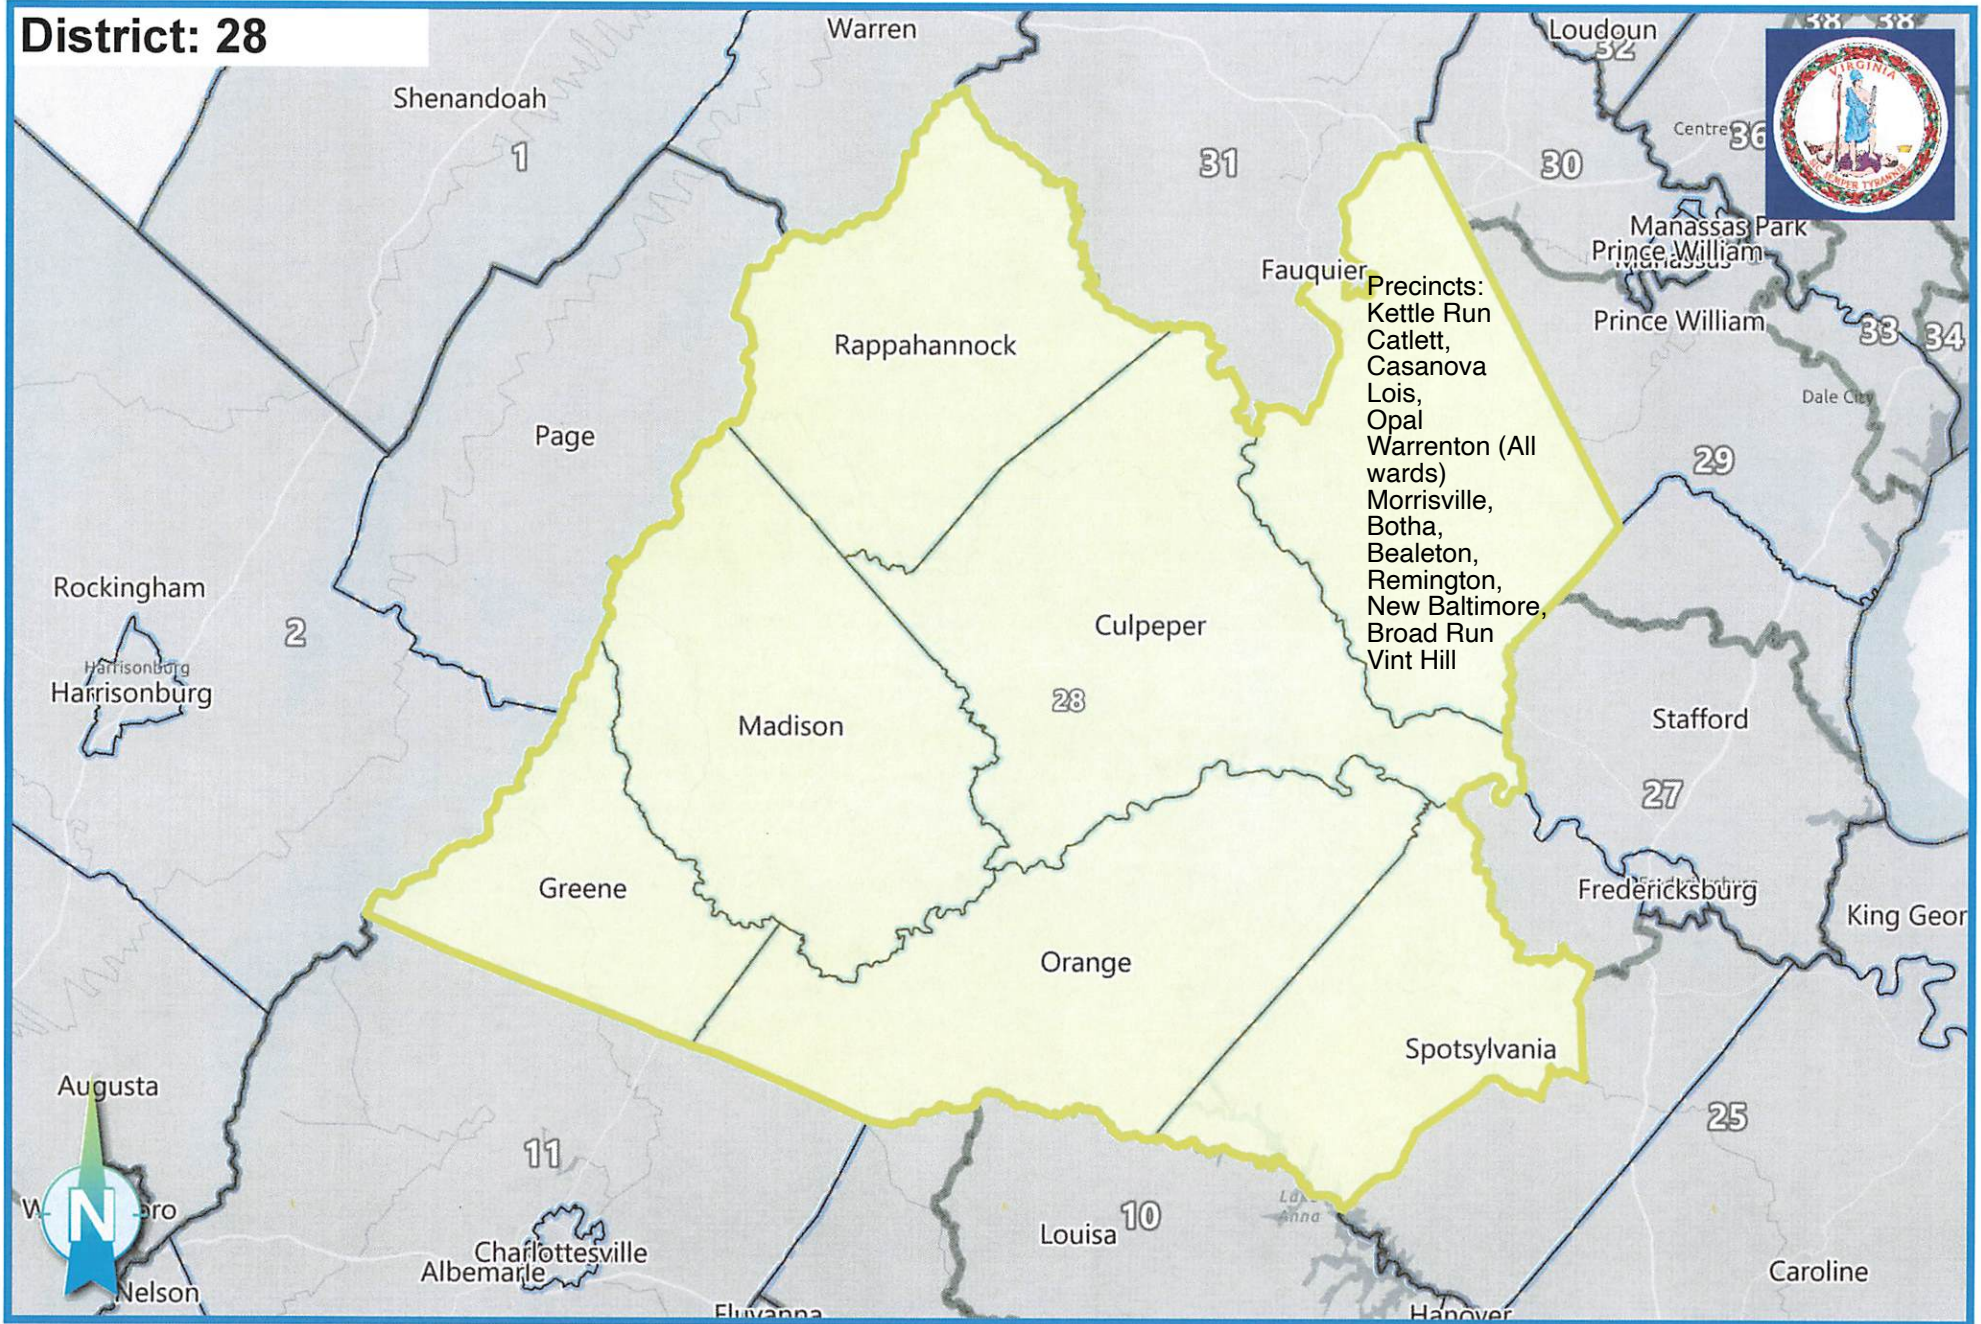

# District: 28

Ideal Population: 215,785      Deviation: -1.85 %      Total Population: **211,795**

Based on: 2020 Census Geography, 2020 PL94-171