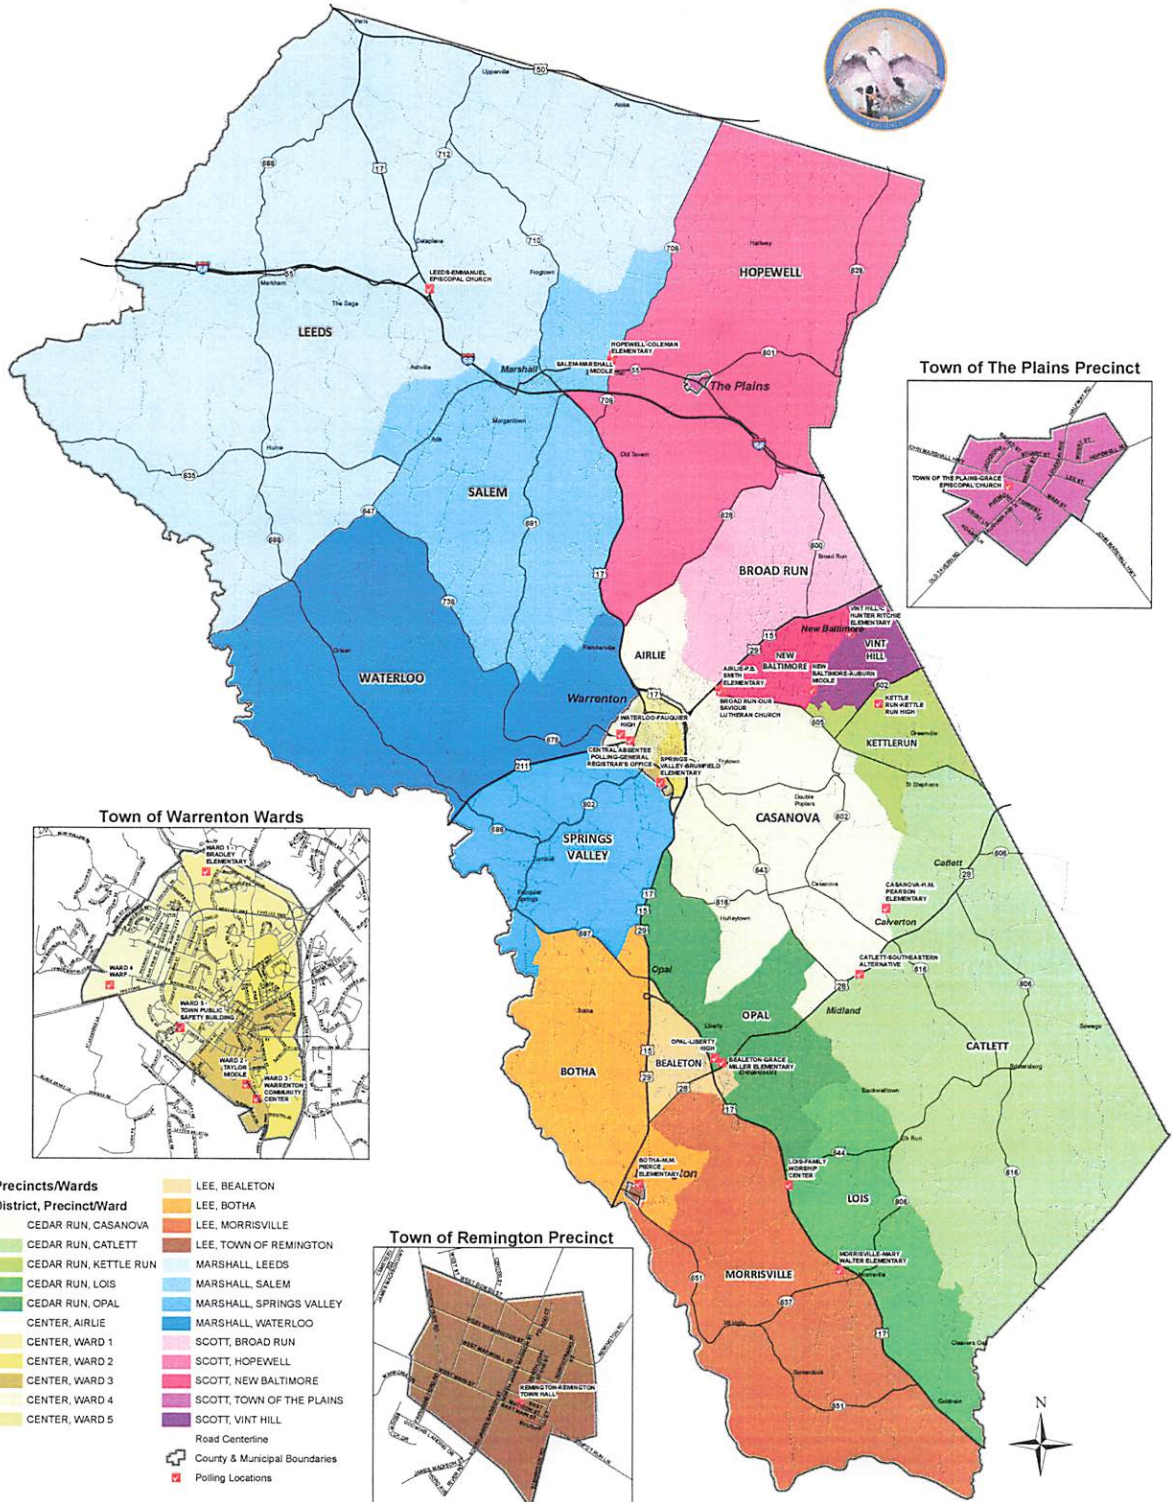

2020 Fauquier County, VA Voting Precincts

1. **Precincts/Wards**
2. LEEDS, HOPEWELL
   - LEEDS, BOTH A
   - LEEDS, MORRISVILLE
   - LEEDS, TOWN OF REMINGTON
   - MARSHALL, LEEDS
   - MARSHALL, SALEM
   - MARSHALL, SPRINGS VALLEY
   - MARSHALL, WATERLOO
   - SCOTT, BROAD RUN
   - SCOTT, HOPEWELL
   - SCOTT, NEW BALTIMORE
   - SCOTT, TOWN OF THE PLAINS
   - SCOTT, VINT HILL
3. **District, Precinct/Ward**
4. CEDAR RUN, CASANOVA
   - CEDAR RUN, CATLETT
   - CEDAR RUN, KETTLE RUN
   - CEDAR RUN, LOIS
   - CEDAR RUN, OPAL
   - CENTER, AIRLIE
   - CENTER, WARD 1
   - CENTER, WARD 2
   - CENTER, WARD 3
   - CENTER, WARD 4
   - CENTER, WARD 5
5. **Town of Warrenton Wards**
6. WARD 1
   - WARD 2
   - WARD 3
   - WARD 4
   - WARD 5
7. **Town of Remington Precinct**
8. REMINGTON
9. Road Centerline
    County & Municipal Boundaries
   ■ Polling Locations