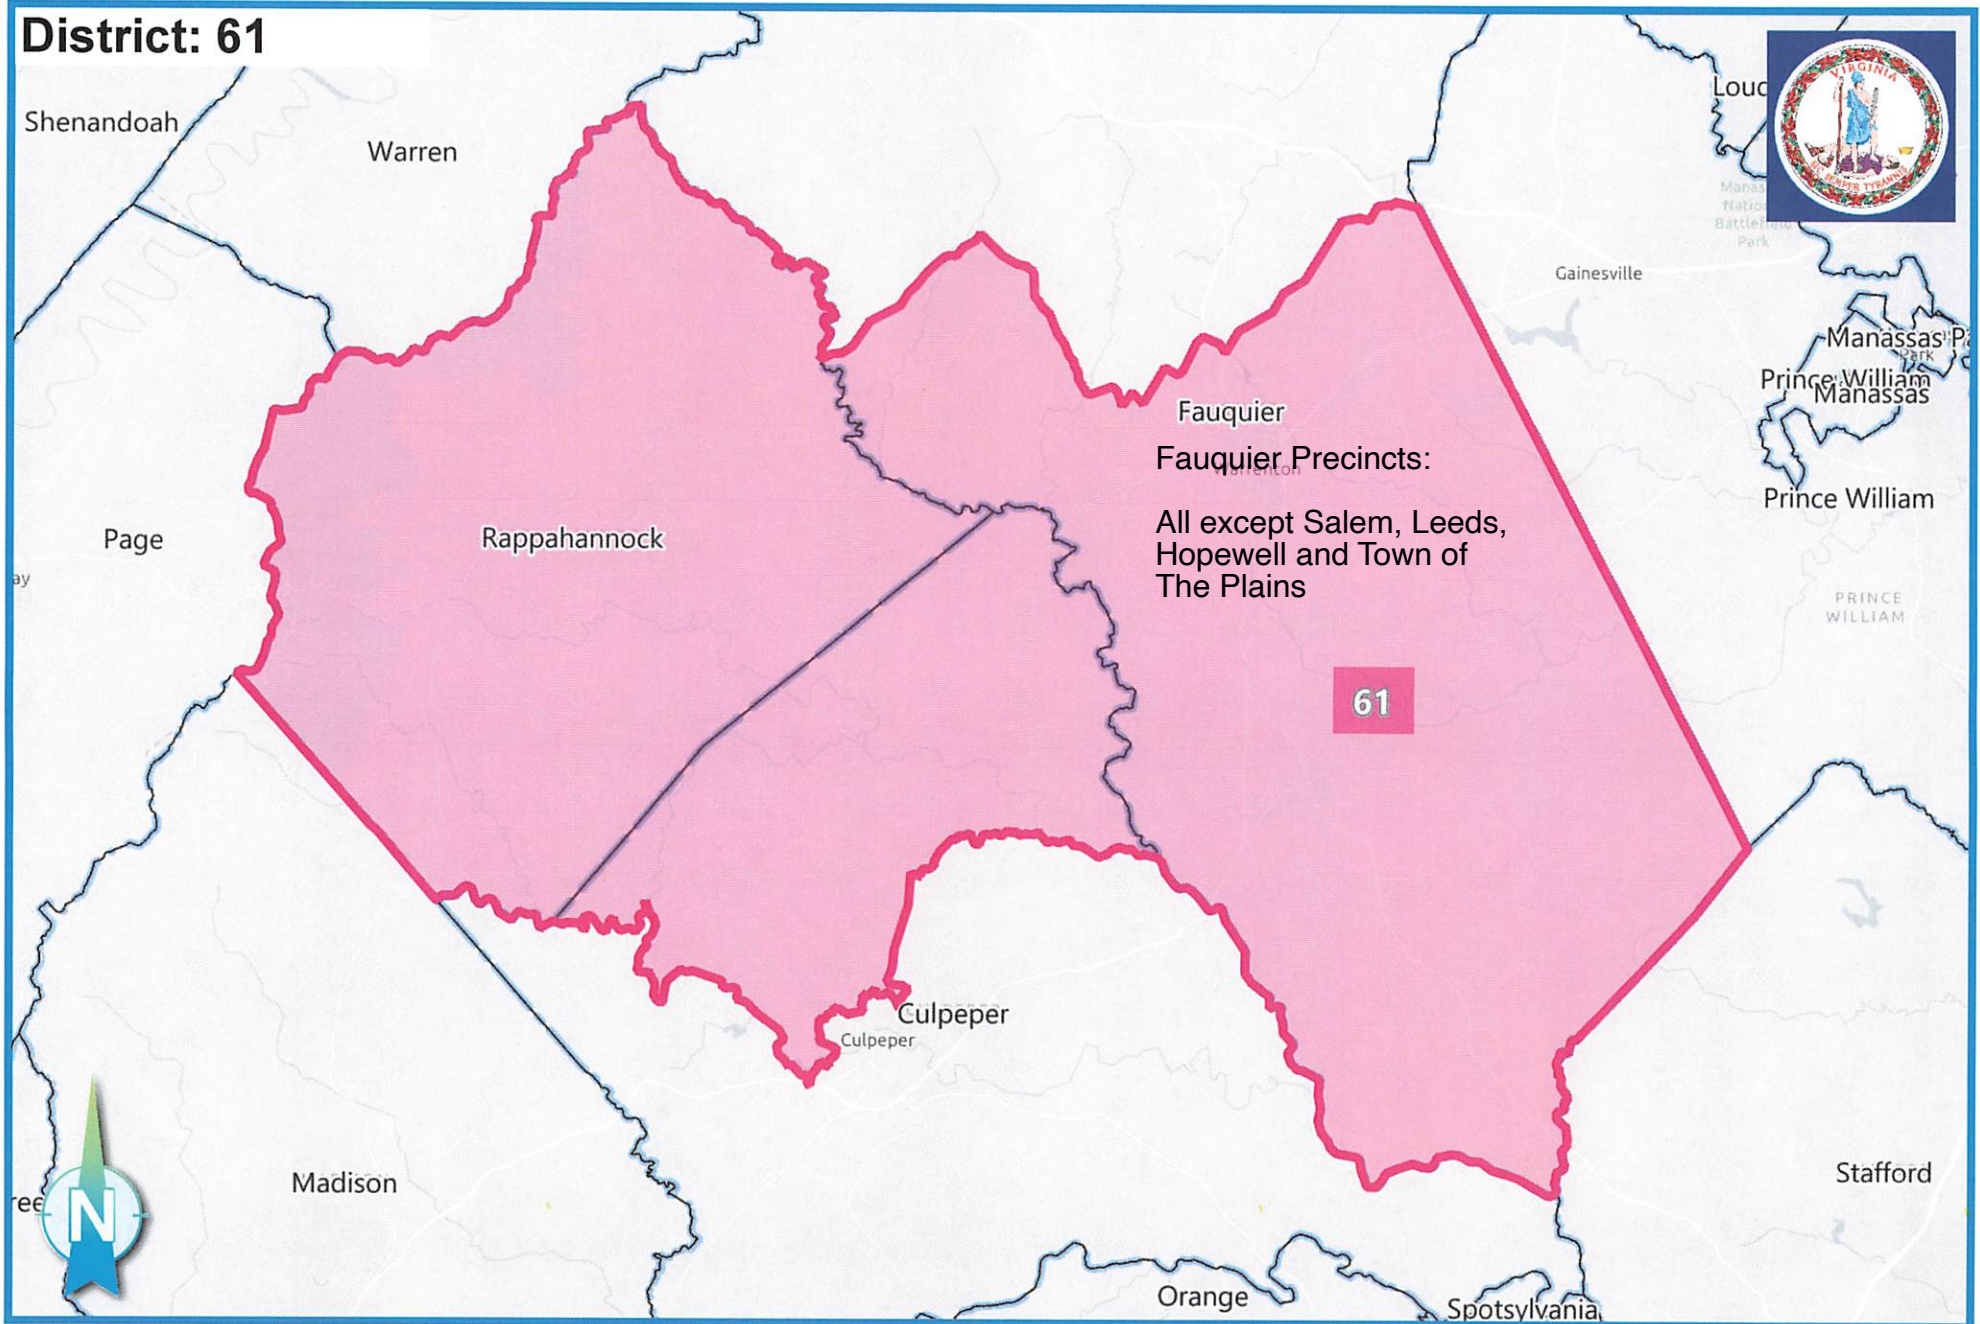

District: 61

Ideal Population: 86,314

Deviation: -1.61 %

Total Population: 84,921

Based on: 2020 Census Geography, 2020 PL94-171