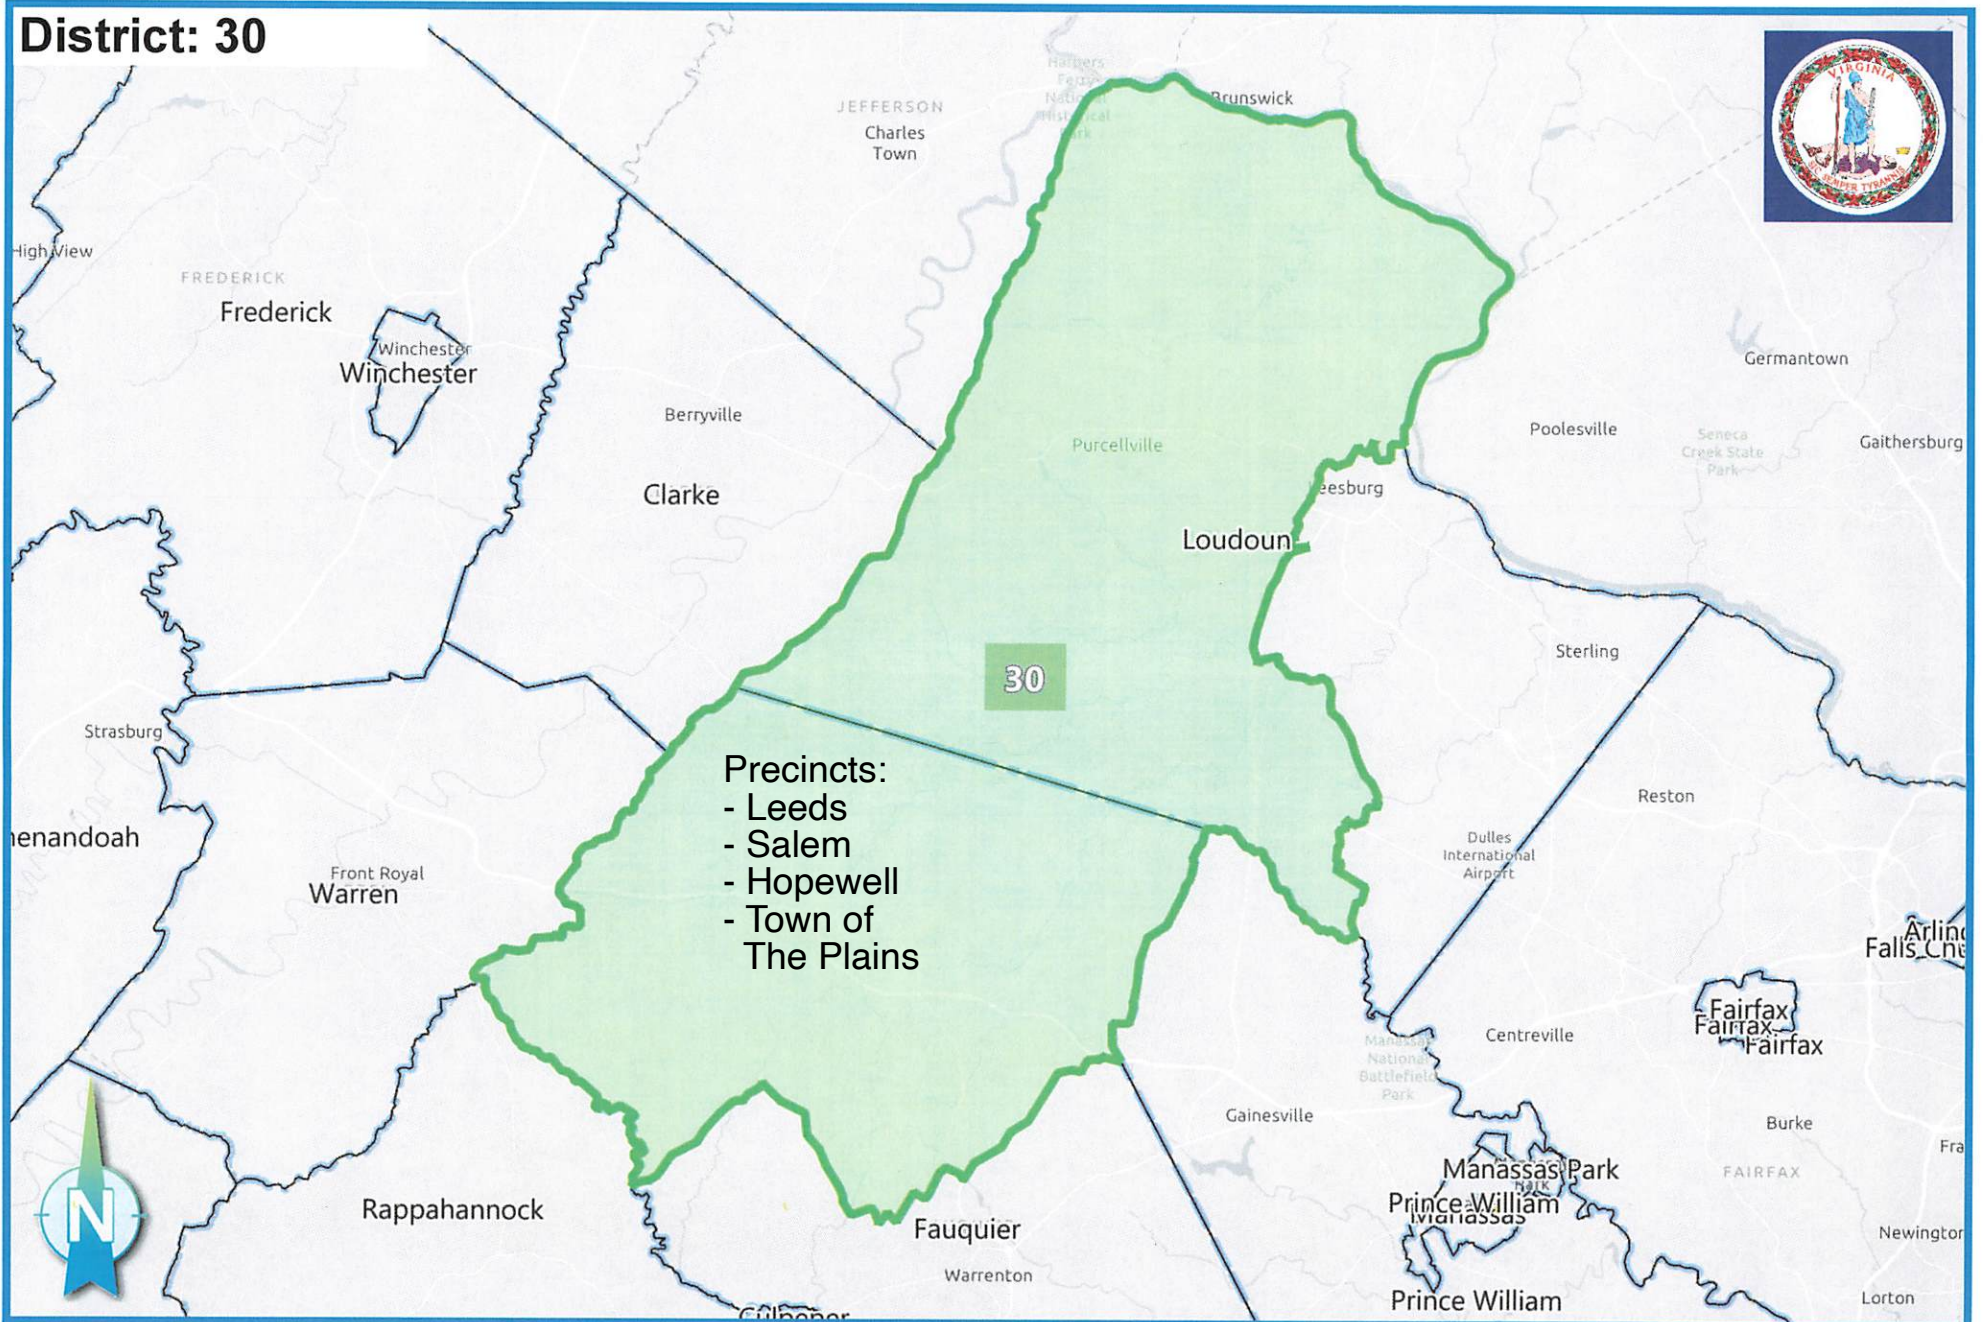

# District: 30

Precincts:  
 - Leeds  
 - Salem  
 - Hopewell  
 - Town of The Plains

30

Ideal Population: 86,314

Deviation: 1.26 %

Total Population: 87,404

Based on: 2020 Census Geography, 2020 PL94-171