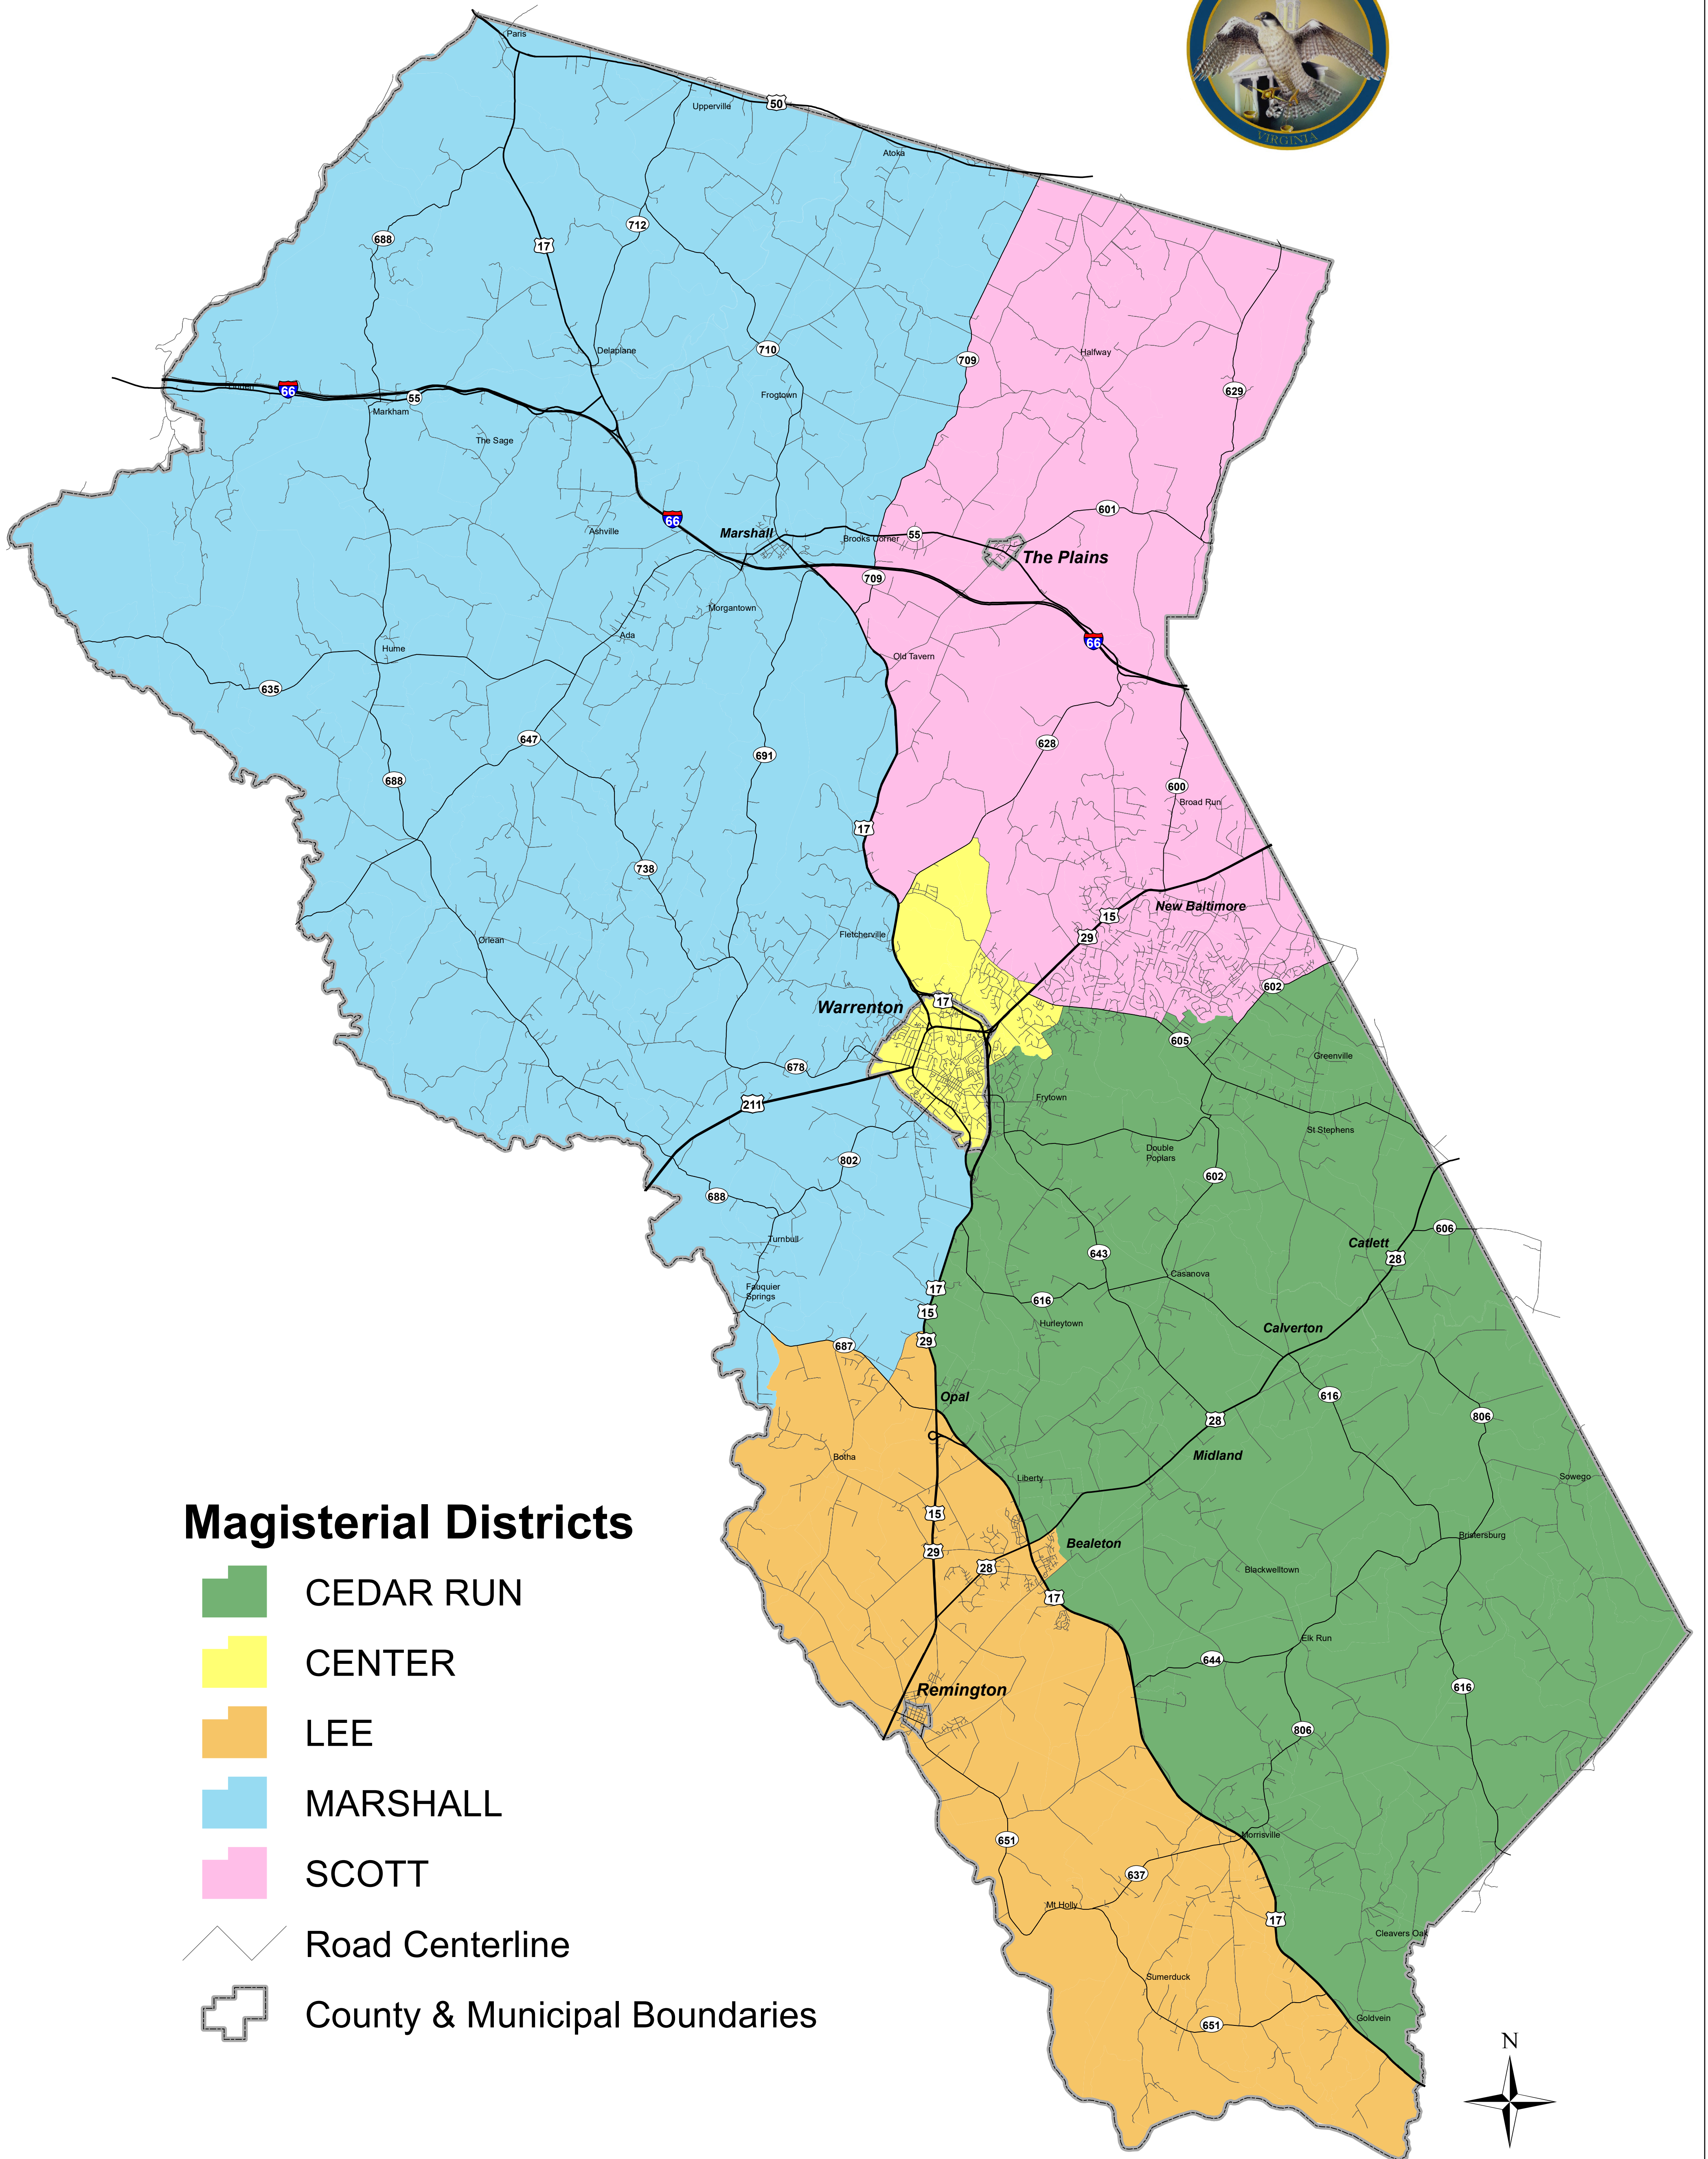

2020 Fauquier County, VA Magisterial Districts

Magisterial Districts

-  CEDAR RUN
-  CENTER
-  LEE
-  MARSHALL
-  SCOTT
-  Road Centerline
-  County & Municipal Boundaries